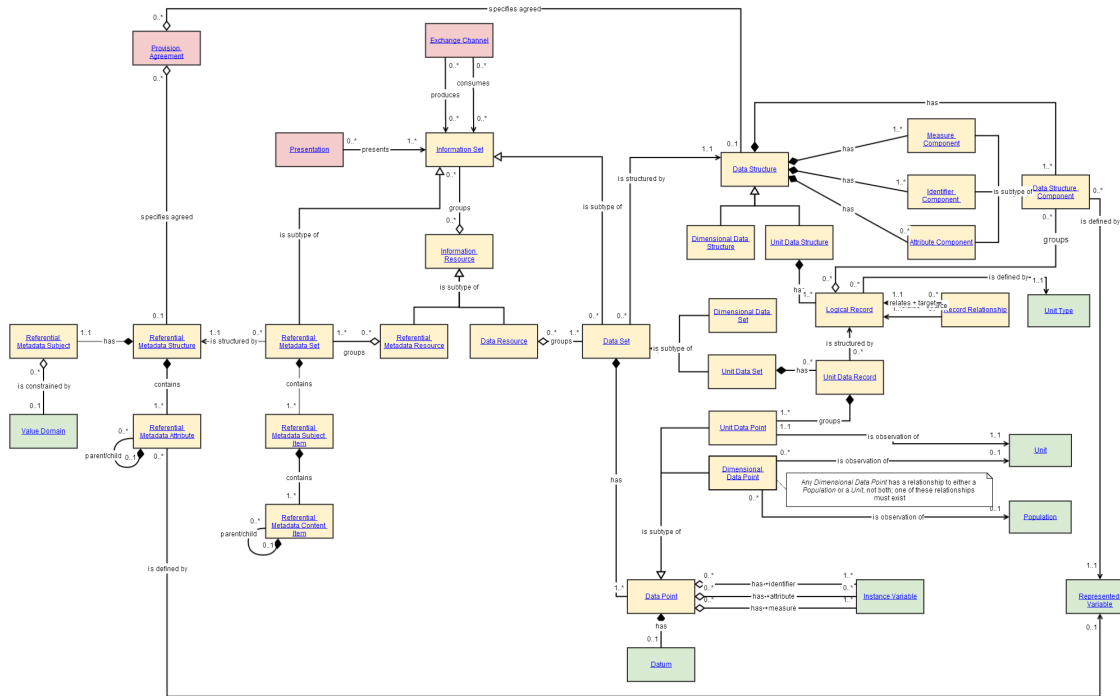

# Structures Group

I want to print this

- Attribute Component
- Data Point
- Data Resource
- Data Set
- Data Structure
- Data Structure Component
- Dimensional Data Point
- Dimensional Data Set
- Dimensional Data Structure
- Identifier Component
- Information Set
- Information Resource
- Logical Record
- Measure Component
- Record Relationship
- Referential Metadata Attribute
- Referential Metadata Content Item
- Referential Metadata Resource
- Referential Metadata Set
- Referential Metadata Structure
- Referential Metadata Subject
- Referential Metadata Subject Item
- Unit Data Point
- Unit Data Record
- Unit Data Set
- Unit Data Structure