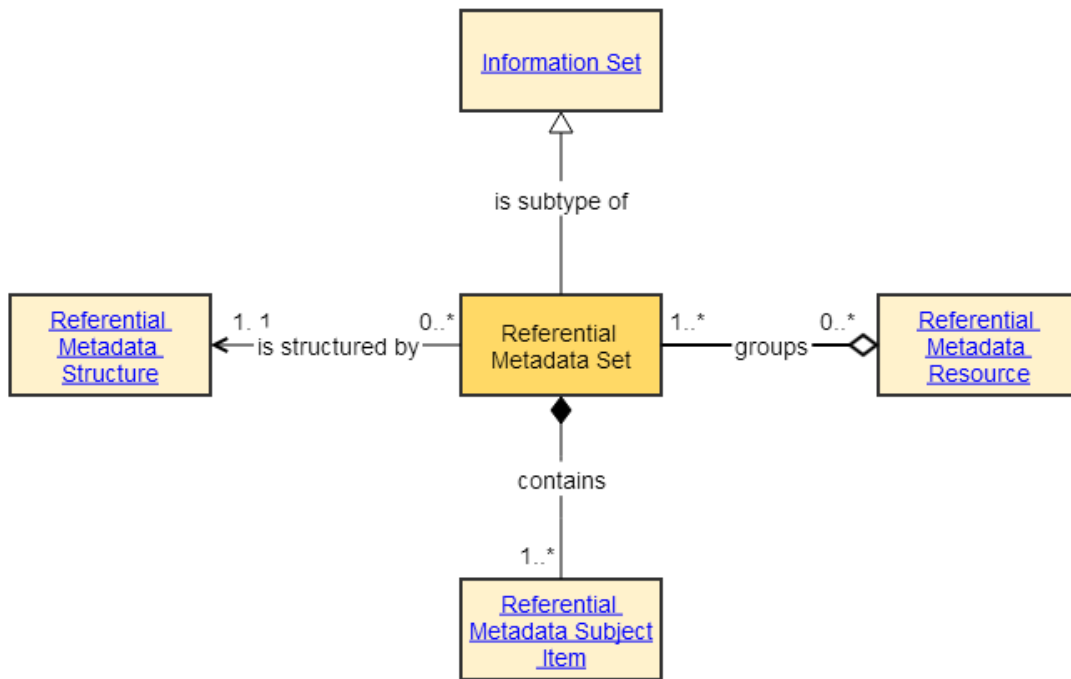

Referential Metadata Set

Definition

| Object | Group | Definition | Explanatory Text | Synonyms |
|--------------------------|------------|---|---|----------|
| Referential Metadata Set | Structures | An organized collection of referential metadata for a given <i>Referential Metadata Subject</i> . | <i>Referential Metadata Sets</i> organize referential metadata. Each <i>Referential Metadata Set</i> uses a <i>Referential Metadata Structure</i> to define a structured list of <i>Referential Metadata Attributes</i> for a given <i>Referential Metadata Subject</i> . | |

Attributes

| Name | Description | Cardinality | Value Type |
|-------------|-------------|-------------|------------|
| Name | | 0..1 | Text |
| Description | | 0..1 | Text |