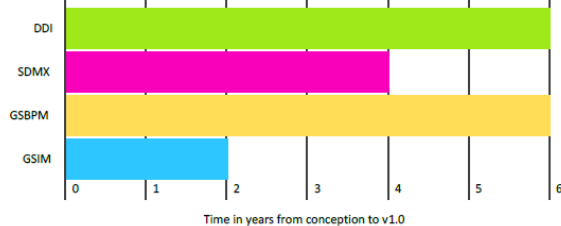

Further Reading

DEVELOPING THE GSIM

HOW LONG DID IT TAKE TO DEVELOP SIMILAR MODELS/STANDARDS?

SOME BASIC FACTS

WHO WAS INVOLVED?

HOW MUCH EFFORT DID IT TAKE?

GSIM : An innovative collaboration which facilitates international collaboration

What is an information model?

Information Modelling - from design to implementation (1999) Reference Model

What is a Reference Model? Reference Model.pdf

Other industries

TMFManager_Guides_InformationFramework